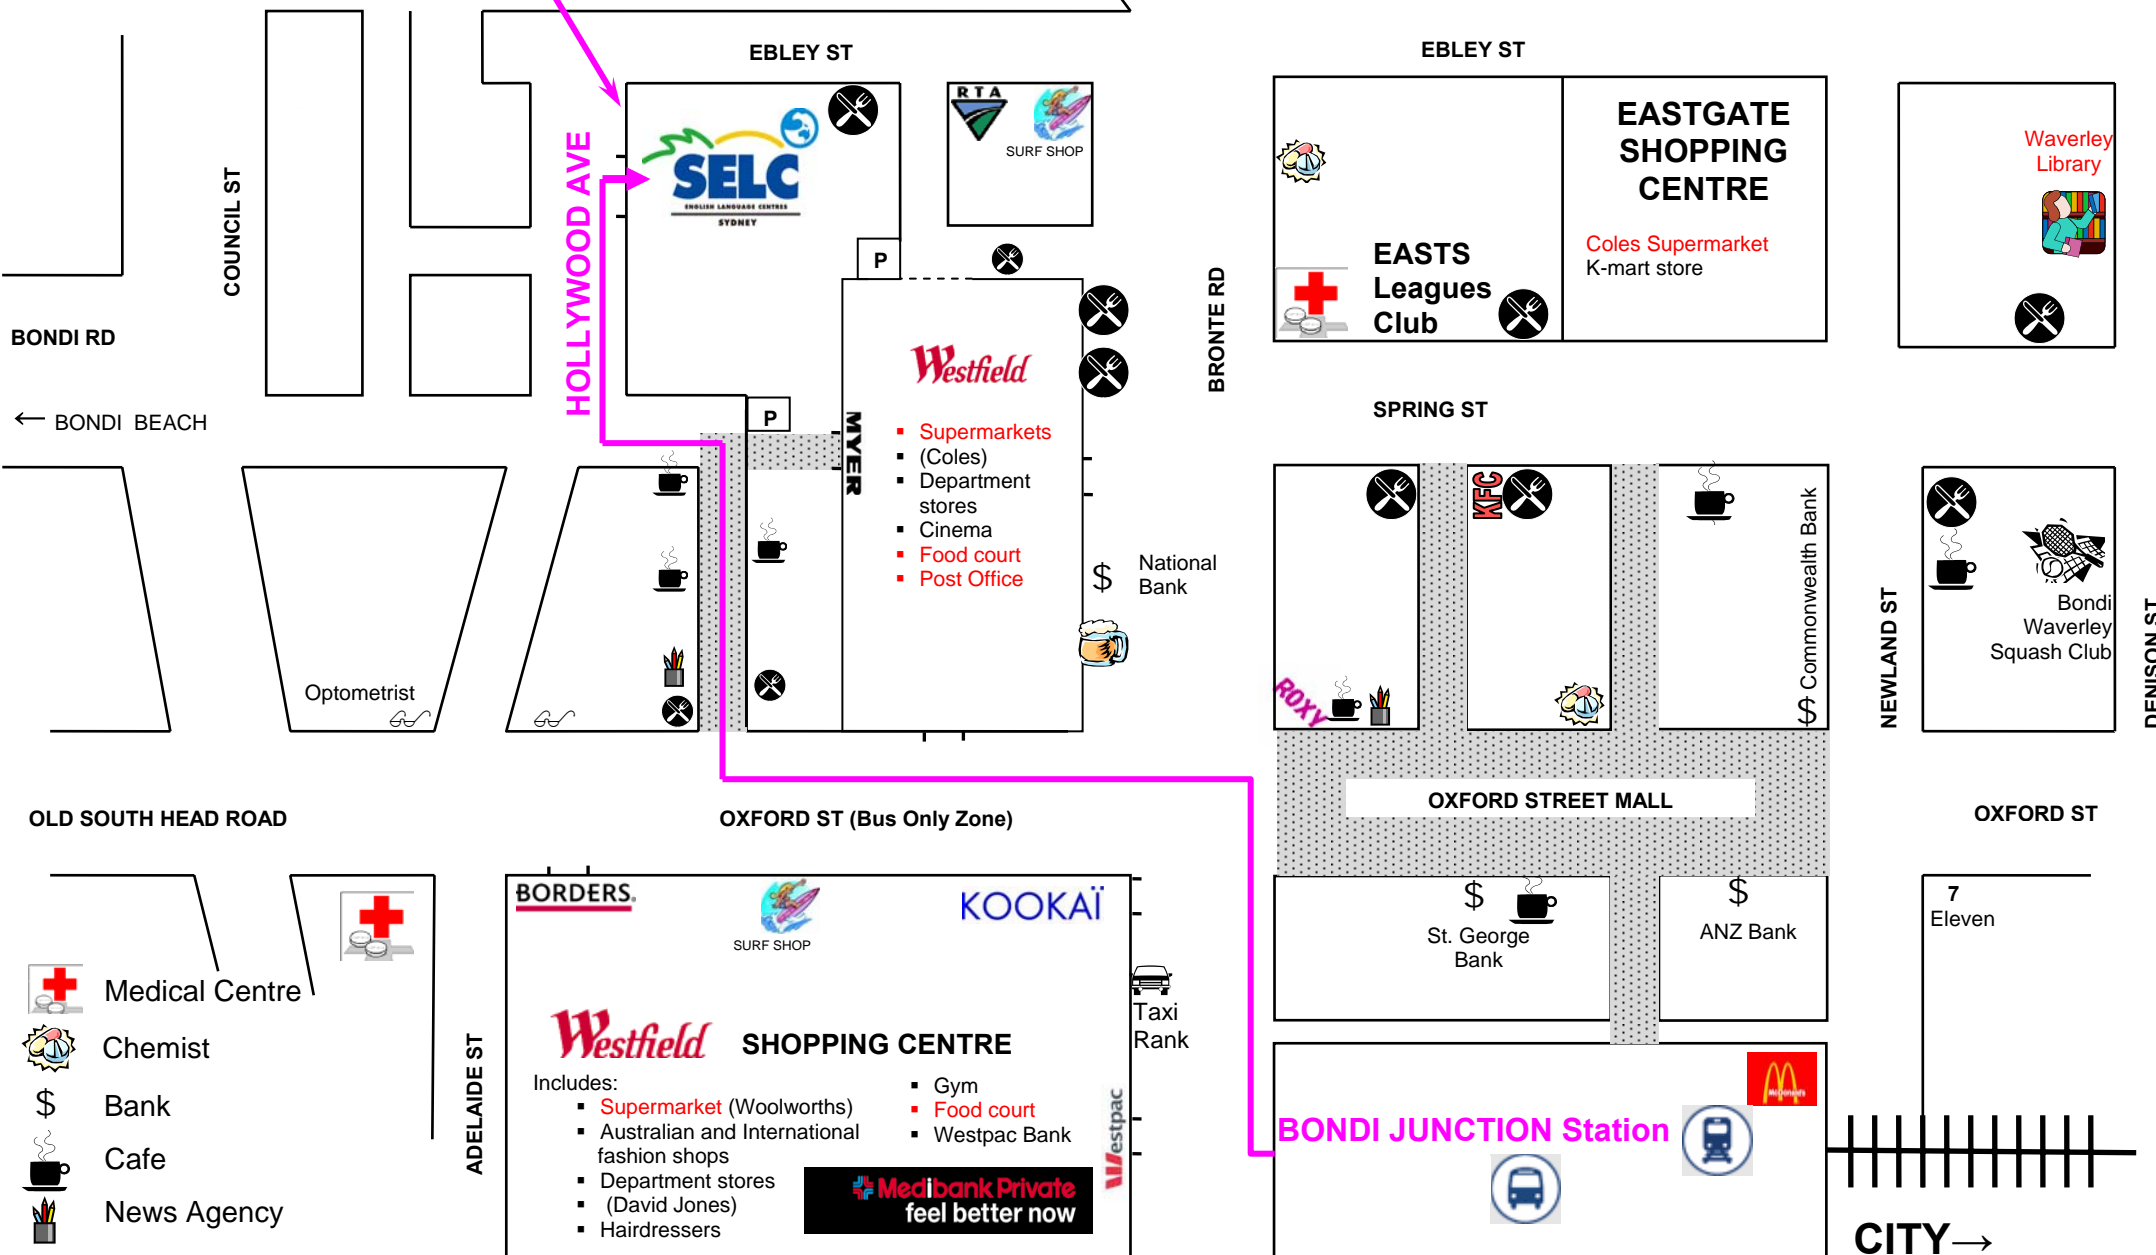

SYDNEY ENGLISH LANGUAGE CENTRE

-  Medical Centre
-  Chemist
-  Bank
-  Cafe
-  News Agency
-  Food Outlets
-  Post Office

BORDERS.  SURF SHOP **KOOKAI**

Westfield SHOPPING CENTRE

Includes:

- Supermarket (Woolworths)
- Australian and International fashion shops
- Department stores (David Jones)
- Hairdressers
- Gym
- Food court
- Westpac Bank

Medibank Private feel better now

Westpac

BOND JUNCTION Station

McDonald's

St. George Bank **ANZ Bank**