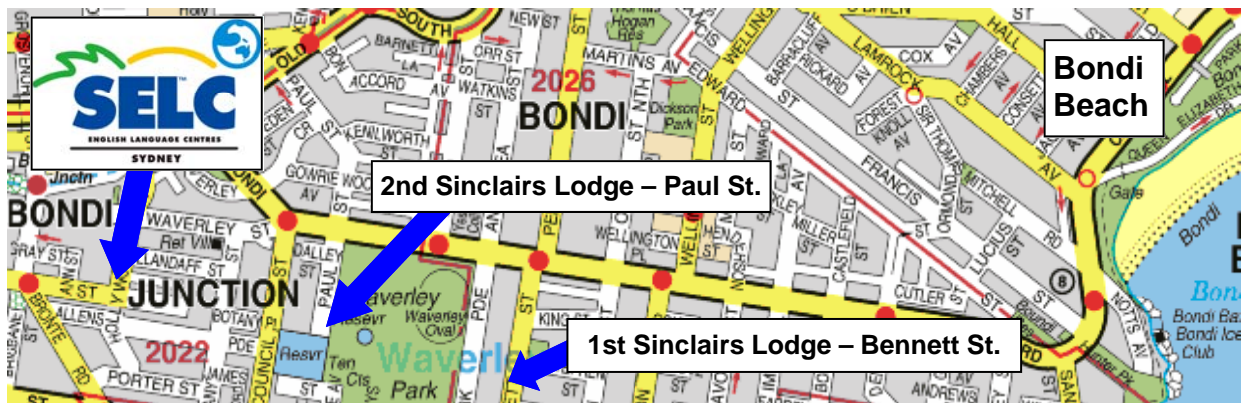

NB: Your client can state their preference for either of the two Sinclairs lodges, but placement will depend on availability at time of booking.

Sydney English Language Centre

19-23 Hollywood Ave. Bondi Junction, Sydney, NSW 2022

Tel: (61-2) 8305 5600 Fax: (61-2) 9389 6977

E-mail: info@selc.com.au Internet: www.selc.com.au

CRICOS Code: 00051M