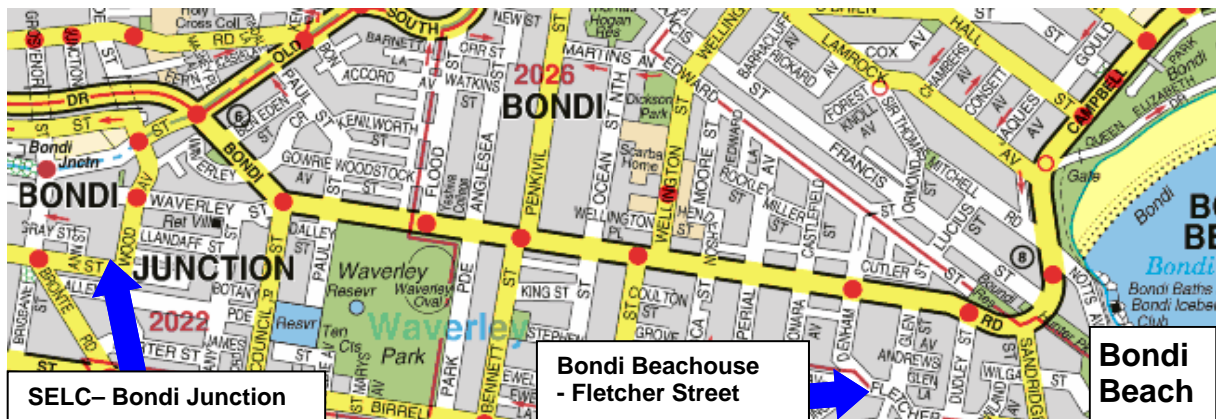

Sydney English Language Centre

19-23 Hollywood Ave. Bondi Junction, NSW 2022

Tel: (61-2) 8305 5600 Fax: (61-2) 9389 6977

E-mail: info@selc.com.au Internet: www.selc.com.au

CRICOS Code: 00051M