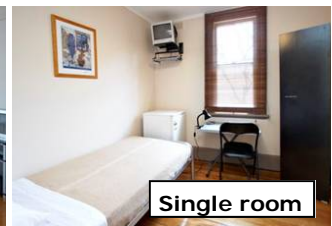

Single room \$295* per week
 Twin room \$205* per person, per week

*Rates valid until 31 December 2010

Rate includes breakfast 7 days.
 No dinner. Bathroom facilities are shared.

- Remote colour TV & fridge in room
- Heaters / fans / electric blankets
- Tea and coffee facilities
- Light cooking facilities / Laundry facilities
- Public telephone & Internet facilities

Dining room

Kitchen

Twin room

Single room

Located 5 - 10 minutes' walk from SEL C and 10 - 15 minutes' walk to Bondi Beach.

NB: Your client can state their preference for either of the two Sinclairs lodges, but placement will depend on availability at time of booking.

No meals provided
Shared kitchen & Bathroom facilities

- Single room** A\$490* per week
- Twin room** A\$273* per person, per week
- Double room** A\$280* per person, per week
- Dormitory** A\$203* per person, per week